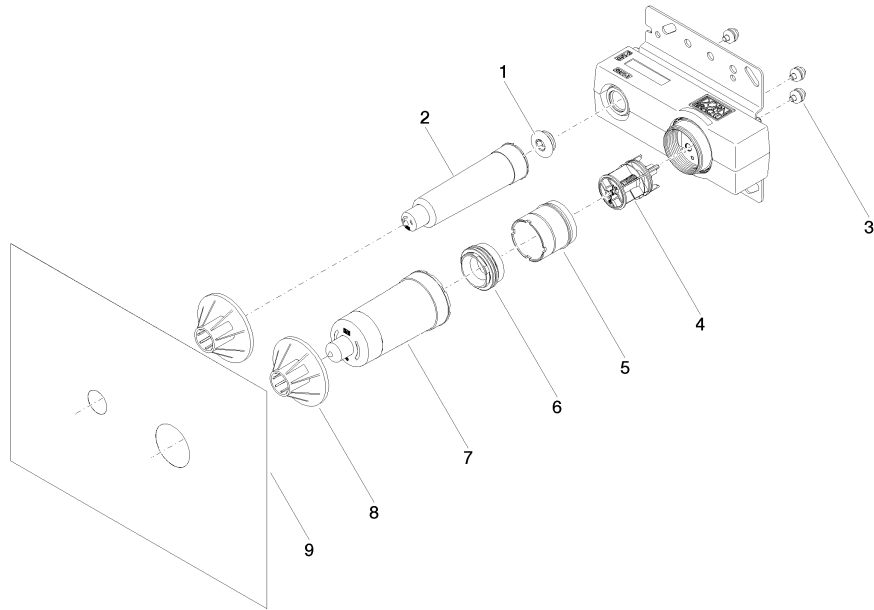

## Concealed wall-mounted single-lever mixer -

---

35 870 970

- red brass, lead-free
- 2x supply connection 1/2" female thread (cold/hot), DN 15
- 1x female thread 1/2" outlet for wall spout
- 1x female thread 1/2" outlet
- 2x dust cover
- anti-water packing
- soundproofing
- gauge 100 mm

## Concealed wall-mounted single-lever mixer -

---

35 870 970

### Certificates

---

IAPMO\_N-4976 (2). IAPMO\_6397 (2). IAPMO\_4976 (8).

**Concealed wall-mounted single-lever mixer -**

35 870 970

**Spare parts list**

No.	Item Number	Name	Quantity used	Delivery time
1	04 31 20 006 00 90	plug	1	2
2	09 21 02 182 90	cap	1	2
3	90 23 01 091 00 90	set	3	2
4	90 31 20 107 00 90	plug	1	2
5	90 17 01 238 00 90	sleeve	1	2
6	90 24 04 349 00 90	threaded connector	1	2
7	09 21 02 182 90	cap	1	2
8	90 23 01 174 00 90	sleeve	2	2
9	04 14 03 074 01 90	gasket kit	1	2